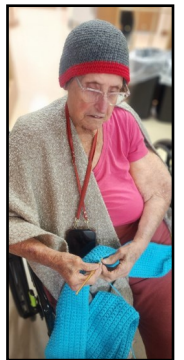

## HOOK, LOOP, SINGLE, DOUBLE

The residents had a wonderful afternoon engaging in this cherished pastime and reminiscing during their crocheting circle.

We want to extend a big Broadway thank you to Rachel Bellenger for her unwavering dedication as a volunteer. Her gift of time ensures the longevity of this treasured activity!